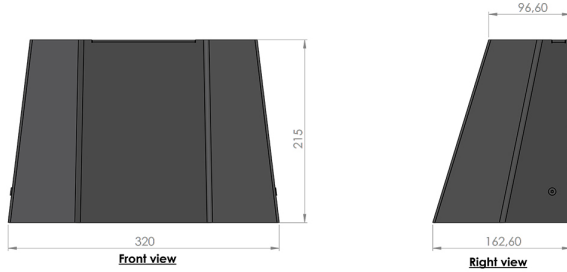

Features

Productgroup	CubiQ Wall Mount
Power supply	Integrated
Input voltage	100 - 305 Vac 142 - 431 Vdc
Frequency	47 - 63 Hz
Input Power (max.)	50 Watt
Lumen output (up to)	5409 lm
Colour temperature (CCT)	3000 4000 5700 K
Colour rendering index (CRI)	83+ 73+
Colour consistency	5 Macadam Ellipses
Upward light ratio (ULR)	< 1%
LED-count	13 25
Optic	PMMA
Beam optics	A-Symmetrical
Housing	Painted Aluminium (Dark Grey)
Mounting	Vertical flat surface
Dimensions	320 x 163 x 215 mm
EOS wireless technology	Yes
Motion sensor (PIR)	Available
Ingress protection	IP67
Mechanical impact resistance	IK08
IEC safety class	I
Power factor	0.95
AC harmonics	Less than 10% THD compliant to EN55015
Inrush current	50 A 350 μ s
B-16A fuse	5 pcs
C-16A fuse	8 pcs
Operating temperature	-30 °C to +60 °C**
Rated life (L80B10)	100,000+ hours

Dimensions

Ordering information

Name	SKU	Optic	Power	Lumen	Efficacy	CCT	CRI	Weight
CubiQ Wall Mount 13 LED								
Wall Mount. 20W default. 4000K. Dark Grey	19330	A-Symm.	20 W	2898 lm	119 lm/W	4000 K	83+	2.62 kg
Wall Mount. 20W default. 4000K. PIR. Dark Grey	19445	A-Symm.	20 W	2898 lm	119 lm/W	4000 K	83+	2.62 kg
Wall Mount. 20W default. 5700K. Dark Grey	19369	A-Symm.	20 W	2890 lm	118 lm/W	5700 K	73+	2.25 kg
Wall Mount. 20W default. 5700K. PIR. Dark Grey	19446	A-Symm.	20 W	2890 lm	119 lm/W	5700 K	73+	2.62 kg
CubiQ Wall Mount 25 LED								
Wall Mount. 40W default. 4000K. Dark Grey	19332	A-Symm.	40 W	5534 lm	115 lm/W	4000 K	83+	2.25 kg
Wall Mount. 40W default. 4000K. PIR. Dark Grey	19334	A-Symm.	40 W	5534 lm	115 lm/W	4000 K	83+	2.62 kg
Wall Mount. 40W default. 5700K. Dark Grey	19331	A-Symm.	40 W	5409 lm	115 lm/W	5700 K	73+	2.25 kg
Wall Mount. 40W default. 5700K. PIR. Dark Grey	19333	A-Symm.	40 W	5409 lm	115 lm/W	5700 K	73+	2.62 kg
Wall Mount. 40W default. 5700K. PIR. White	19953	A-Symm.	40 W	5409 lm	115 lm/W	5700 K	73+	2.62 kg