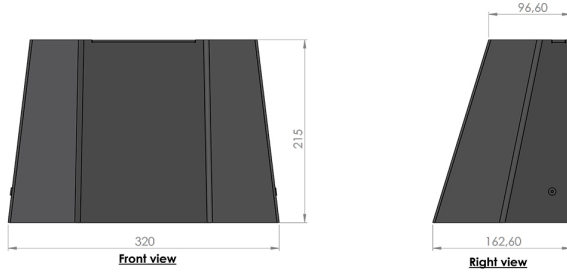

Features

Productgroup	CubiQ Wall Mount
Power supply	Integrated
Input voltage	100 - 305 Vac 142 - 431 Vdc
Frequency	47 - 63 Hz
Input Power (max.)	50 Watt
Lumen output (up to)	5409 lm
Colour temperature (CCT)	3000 4000 5700 K
Colour rendering index (CRI)	83+ 73+
Colour consistency	5 Macadam Ellipses
Upward light ratio (ULR)	< 1%
LED-count	13 25
Optic	PMMA
Beam optics	A-Symmetrical
Housing	Painted Aluminium (Dark Grey)
Mounting	Vertical flat surface
Dimensions	320 x 163 x 215 mm
EOS wireless technology	Yes
Motion sensor (PIR)	Available
Ingress protection	IP67
Mechanical impact resistance	IK08
IEC safety class	I
Power factor	0.95
AC harmonics	Less than 10% THD compliant to EN55015
Inrush current	50 A 350 μ s
B-16A fuse	5 pcs
C-16A fuse	8 pcs
Operating temperature	-30 °C to +60 °C**
Rated life (L80B10)	100,000+ hours

Dimensions

Ordering information

Name	SKU	Optic	Power	Lumen	Efficacy	CCT	CRI	Weight
CubiQ Wall Mount 13 LED								
Wall Mount. 20W default. 4000K. Dark Grey	19330	A-Symm.	20 W	2898 lm	119 lm/W	4000 K	83+	2.62 kg
Wall Mount. 20W default. 4000K. PIR. Dark Grey	19445	A-Symm.	20 W	2898 lm	119 lm/W	4000 K	83+	2.62 kg
Wall Mount. 20W default. 5700K. Dark Grey	19369	A-Symm.	20 W	2890 lm	118 lm/W	5700 K	73+	2.25 kg
Wall Mount. 20W default. 5700K. PIR. Dark Grey	19446	A-Symm.	20 W	2890 lm	119 lm/W	5700 K	73+	2.62 kg
CubiQ Wall Mount 25 LED								
Wall Mount. 40W default. 4000K. Dark Grey	19332	A-Symm.	40 W	5534 lm	115 lm/W	4000 K	83+	2.25 kg
Wall Mount. 40W default. 4000K. PIR. Dark Grey	19334	A-Symm.	40 W	5534 lm	115 lm/W	4000 K	83+	2.62 kg
Wall Mount. 40W default. 5700K. Dark Grey	19331	A-Symm.	40 W	5409 lm	115 lm/W	5700 K	73+	2.25 kg
Wall Mount. 40W default. 5700K. PIR. Dark Grey	19333	A-Symm.	40 W	5409 lm	115 lm/W	5700 K	73+	2.62 kg
Wall Mount. 40W default. 5700K. PIR. White	19953	A-Symm.	40 W	5409 lm	115 lm/W	5700 K	73+	2.62 kg
Wall Mount. 40W default. 5700K. White	20140	A-Symm.	40 W	5409 lm	115 lm/W	5700 K	73+	2.62 kg