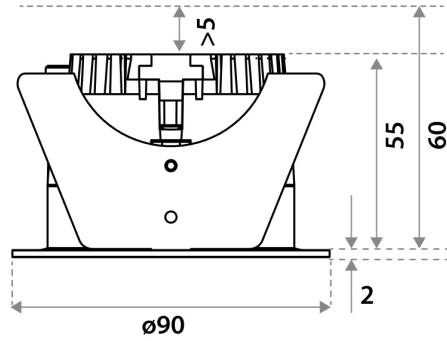

Features

Colour	Matte white RAL 9016
Power supply	TCl driver included
Maximum driver current	350 mA
Input voltage	110 - 240 Vac on TCl driver
Frequency	50 - 60 Hz
Input power	14 Watt
Lumen output	up to 1350 lm
Efficacy	up to 98 lm/W
Colour temperature (CCT)	3000 4000 K
Colour rendering index (CRI)	97
Colour Consistency (SDMC)	MacAdam step 3
Beam angle	80 °
Unified Glare Rating (UGR)	28
Dimensions	55 x Ø90 mm
Housing	Diecast Aluminium
Ingress protection	IP20
Impact protection	IK03
IEC safety class	II
Power factor	0.95
Ripple	<3% %
Inrush current	5A 50µS
B-16A fuse	50
Operating temperature	-20°C - +45°C
Rated life (L80B50)	60.500 hours

Dimensions

Ordering information

Name	SKU	Colour	Beam Angle	Power	Lumen	Efficacy	CCT	CRI
Downlight 75. White. 3000K. 80°	20666	Matte white RAL 9016	80 °	14 W	1250 lm	91 lm/W	3000 K	97
Downlight 75. White. 4000K. 80°	20667	Matte white RAL 9016	80 °	14 W	1350 lm	98 lm/W	4000 K	97