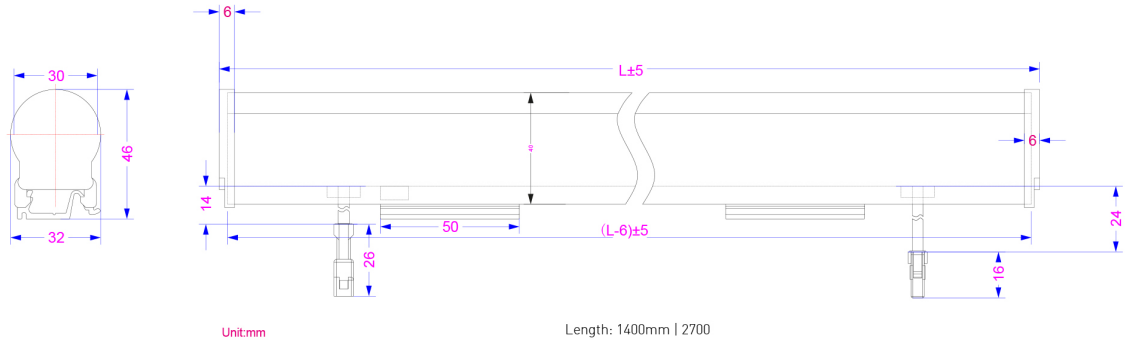

Benefits

- + The most innovative border tubing in the industry.
- + 2700 and 1400 mm, all cuttable every 55mm.
- + Bright and consistent illumination with optics.
- + Silicone coated PCB in aluminium channel (UL94-V0).
- + Condensation proof design with breather filter.
- + PMMA (UL94-HB).
- + Runs up to 38 meters on only one power supply.
- + 5 year extended warranty.

Features

Colour	Red / Yellow
Colour details	PMS 485C / PMS 116C
Brightness	250 / 800 cd/m ²
Input voltage	48 Vdc
Average power consumption	5 W/m
Diameter	30 mm
Length	1400 2700 mm
Cut to length	every 55 mm
Factory bends	160 and 600 mm radius
Housing	extruded UV stable PMMA (UL94-HB)
Connection	JST JWPF IP67 connectors
Ingress protection	IP67
Flammability	UL94-HB
IEC safety class	III
Operating temperature	-30°C - +60°C
Mounting	UV stabilized polycarbonate mounting clips
Mounting clip pull force	17 kg

Dimensions

Ordering information

Name	SKU	Power	Dominant wavelength	Brightness	Length
Duo Colour Red / Yellow Lucoline 1400mm	20678			250 / 800 cd/m ²	1400 mm
Duo Colour Red / Yellow Lucoline 2700mm	20677			250 / 800 cd/m ²	2700 mm
Duo Colour Red / Yellow Lucoline R160	20680			250 / 800 cd/m ²	1500 mm
Duo Colour Red / Yellow Lucoline R600	20679			250 / 800 cd/m ²	1100 mm